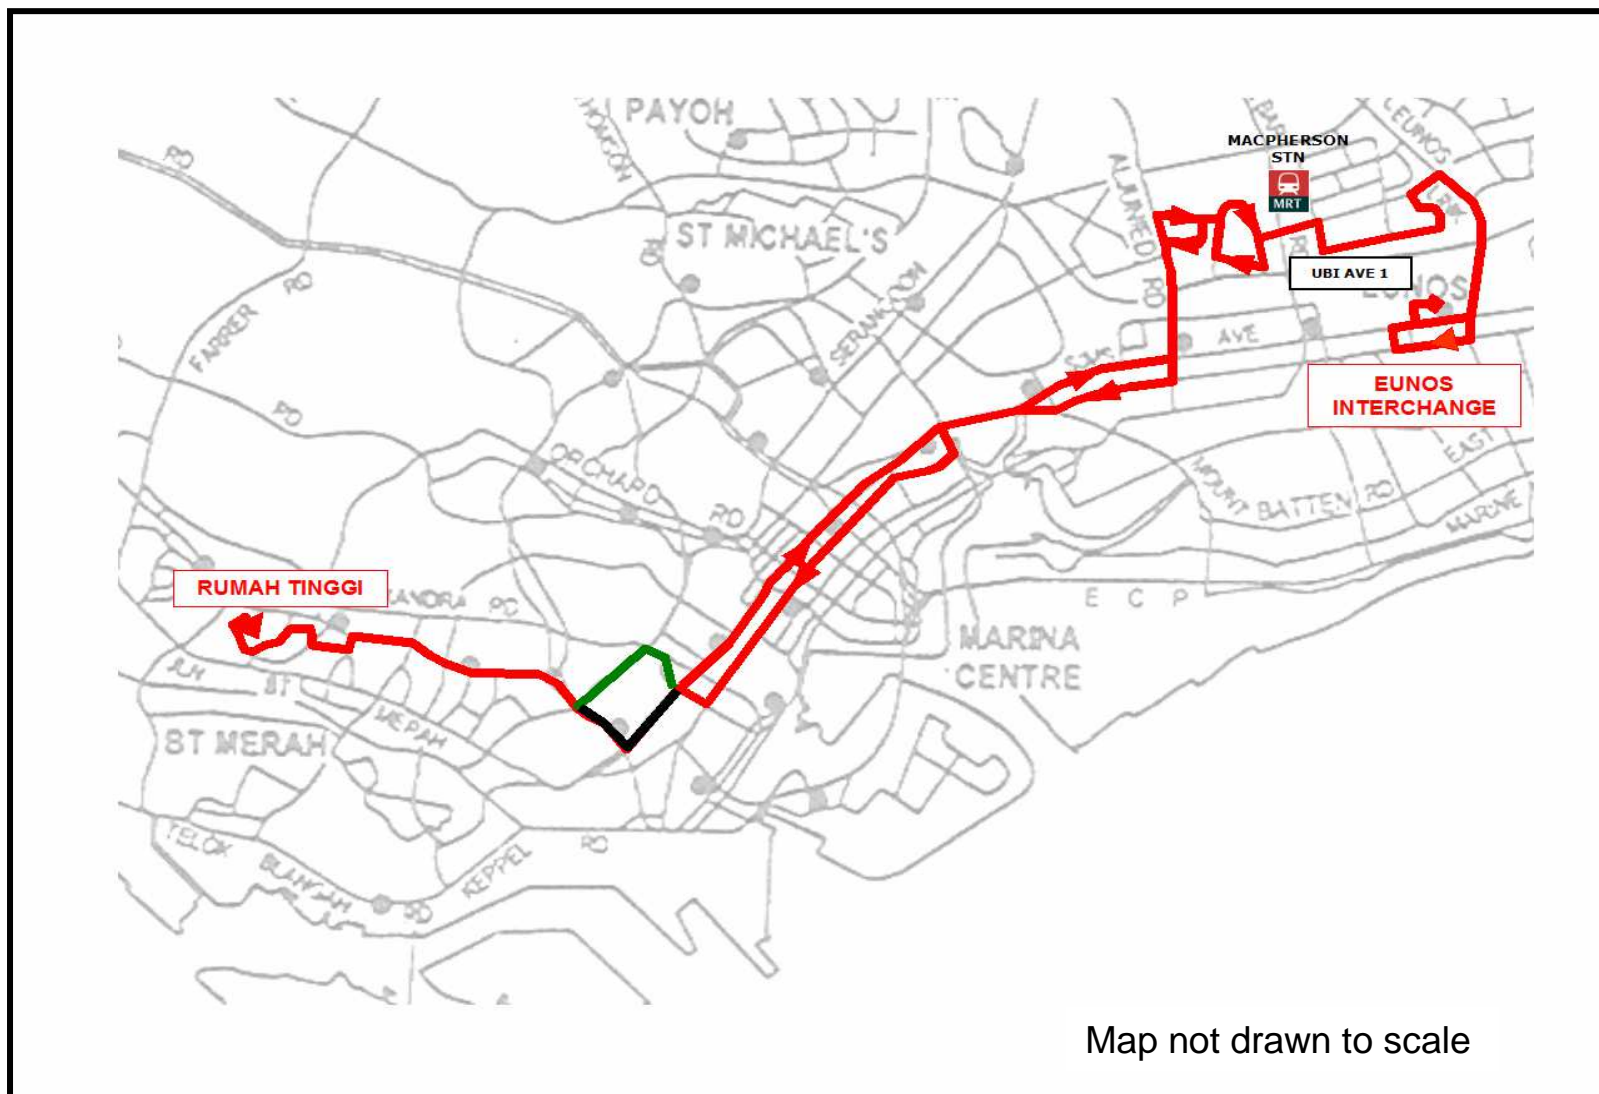

TOWARDS EUNOS

ROAD NAME	BUS-STOP CODE	BUS-STOP DESCRIPTION
OUTRAM RD	06049	ETONHOUSE PRE-SCH
OUTRAM RD	06029	OUTRAM PK STN
EU TONG SEN ST	05013	PEOPLE'S PK CPLX

LAST CALLING BUS-STOP BEFORE DIVERSION

ROAD NAME	BUS-STOP CODE	BUS-STOP DESCRIPTION
TIONG BAHRU RD	10149	BLK 1

FIRST CALLING BUS-STOP AFTER DIVERSION

ROAD NAME	BUS-STOP CODE	BUS-STOP DESCRIPTION
EU TONG SEN ST	05023	OPP HONG LIM PK

Map not drawn to scale

Legend

- Normal Route – —
- Diverted Route – —
- Road Closure – —